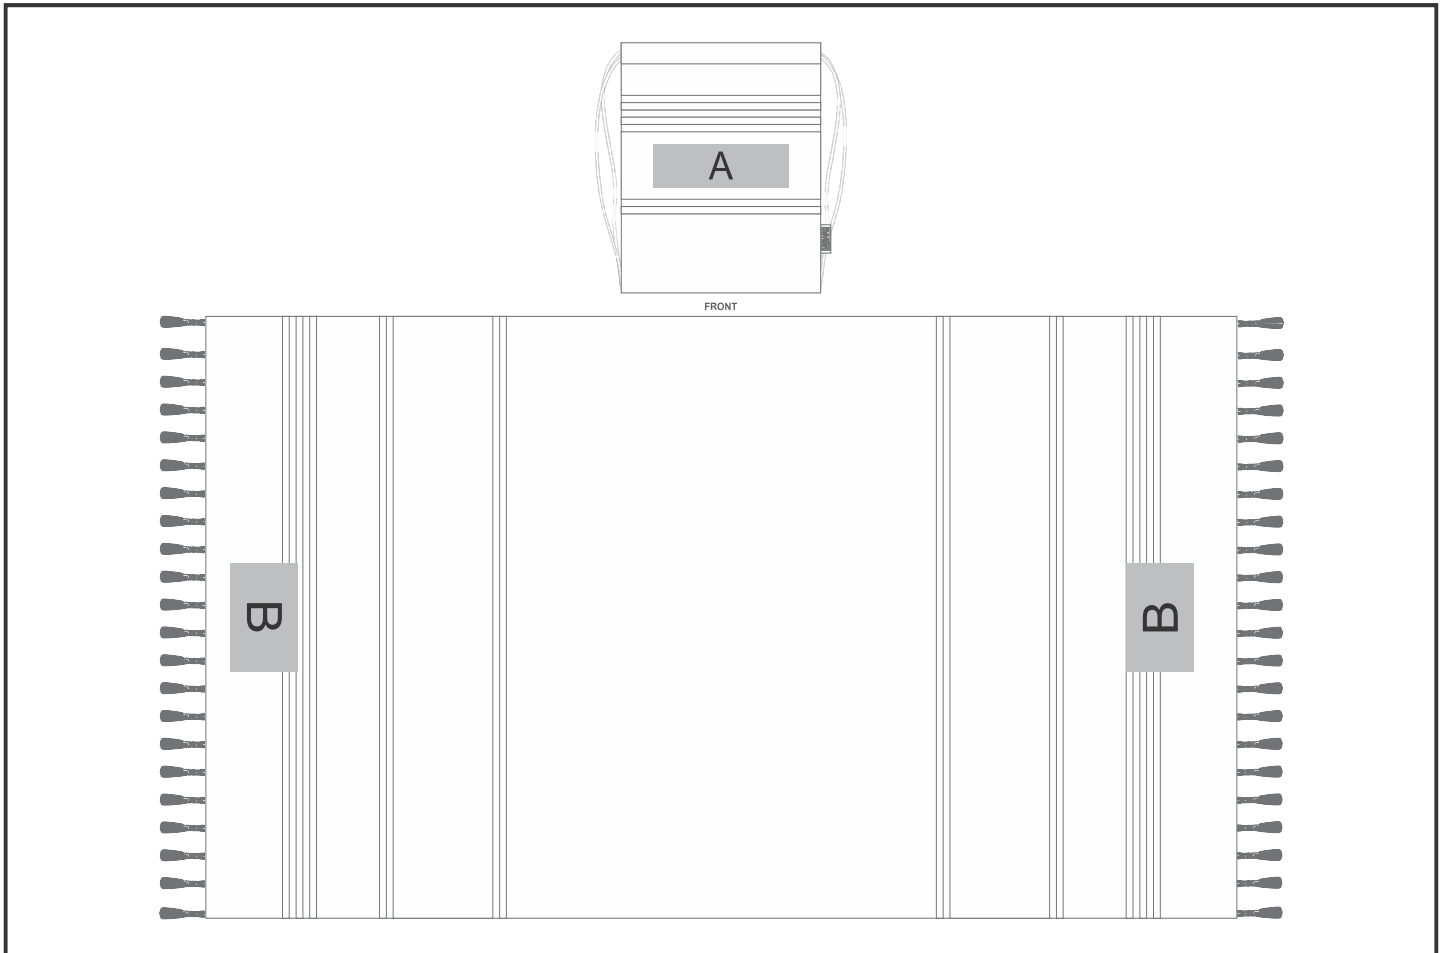

GP-UB-39-B

US Basic Santa Cruz Cotton-Rich Beach Towel & Bag

Need to know:

- Includes 1-Position Digital Transfer on Bag (setup fees apply)
- Texture of Item will affect the quality of Screen Print.
- Please note that we cannot guarantee the print will be in the middle of the lines due to the item not being consistent

Branding Options:

Position	Branding Method (Branding Code)	No. of Colours	Dimension
A	Digital Direct Transfer (DDT-D)	Full Colour	105mm wide x 60mm high
A	Digital Direct Transfer (DDT-A)	Full Colour	148mm wide x 60mm high
A	Digital Direct Transfer (DDT-B)	Full Colour	200mm wide x 60mm high
B	Embroidery (EM-OTHER)	N/A	150mm wide x 100mm high